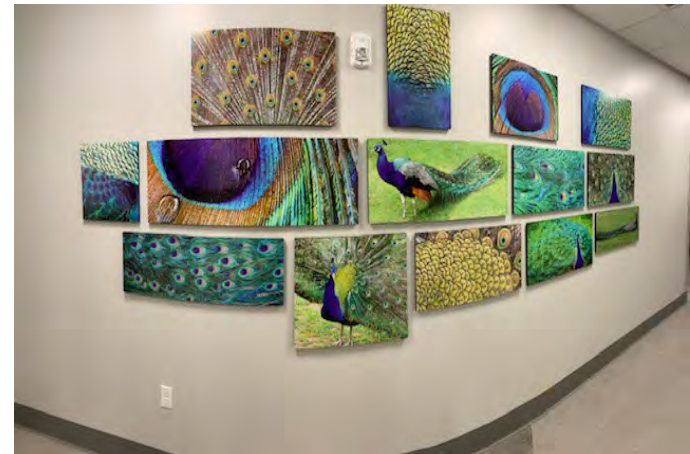

Wall Sculptures

Routed Powder Coated Aluminum Sculpture

Hanging Light Boxes

Wall Mounted Light Boxes

Ceiling Transparencies

Window Films (Before & After)

Used to cover an unsightly air handler.
For this application, the image was faded at the top
to allow natural light to come into the patient room

Art isn't just for walls. Using natural or artificial light to illuminate images using films transforms a space, like these underwater examples

Images Printed on White and Black PVC

PVC without a frame is
GREAT for a
cost-effective project

Branded Information printed on PVC

Branded Information Printed on Acrylic

Interactive and 3D Tactile Artwork

Vinyl Wall Graphics

Transforms a long empty wall into a huge piece of art, but not with a huge cost

Framed Black and White Photo with a Pop of Color

Framed Prints, no mat

Religious Themed Art

Wallpaper

Gallery Wrapped Canvas with a Float Frame Installed with Cable System

Gallery Wrapped Canvas and Gallery Wrapped Canvas with Float Frame