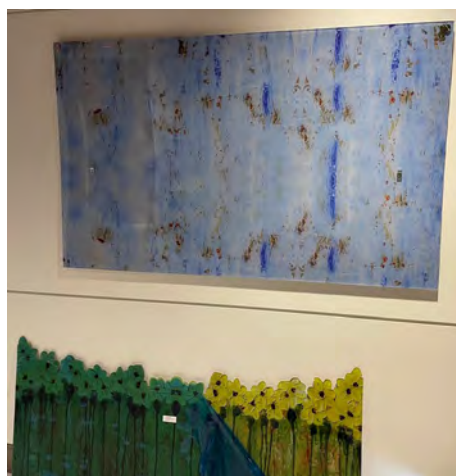

Layered, wrap around design