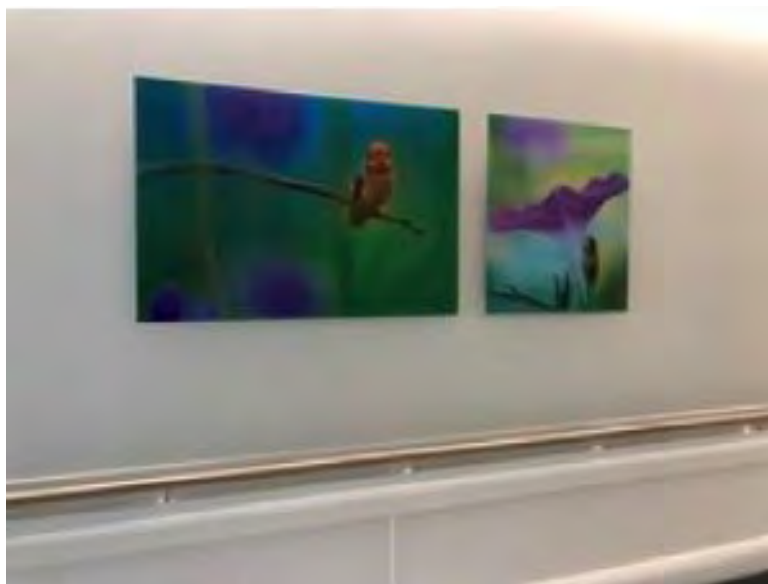

Images printed on acrylic, mounted on metal slates on a hinged system to cover up the gases behind a headboard

Routed Acrylic / Aluminum

Sepia Tone Image
Printed on Acrylic

(To the Right)
Originally a color image,
we converted this piece to
sepia tone and
printed on acrylic

(Above)
Sepia tone image
printed on colored acrylic

Aluminum Puzzle Piece Collages

One image split into pieces, printed onto aluminum and reassembled to create a pleasing piece of art

Puzzle Piece Collages

Aluminum

Great for a modern look that gives an interesting sheen to the image

White Aluminum

Image to the left is on a curved wall – 24'W x 10'H

Multidimensional Artwork

Canvas, Acrylic, Aluminum, and PVC

Framed Prints

Framed Black and White Photo with a Pop of Color

Framed Prints, no mat

Religious Themed Art

Wallpaper

Gallery Wrapped Canvas with a Float Frame Installed with Cable System

Gallery Wrapped Canvas and Gallery Wrapped Canvas with Float Frame