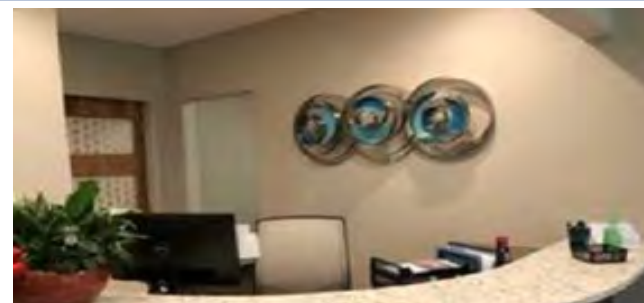

Wall Sculptures

Routed Powder Coated Aluminum Sculpture

Hanging Light Boxes

Wall Mounted Light Boxes

Ceiling Transparencies

Window Films (Before & After)

Used to cover an unsightly air handler.
For this application, the image was faded at the top
to allow natural light to come into the patient room