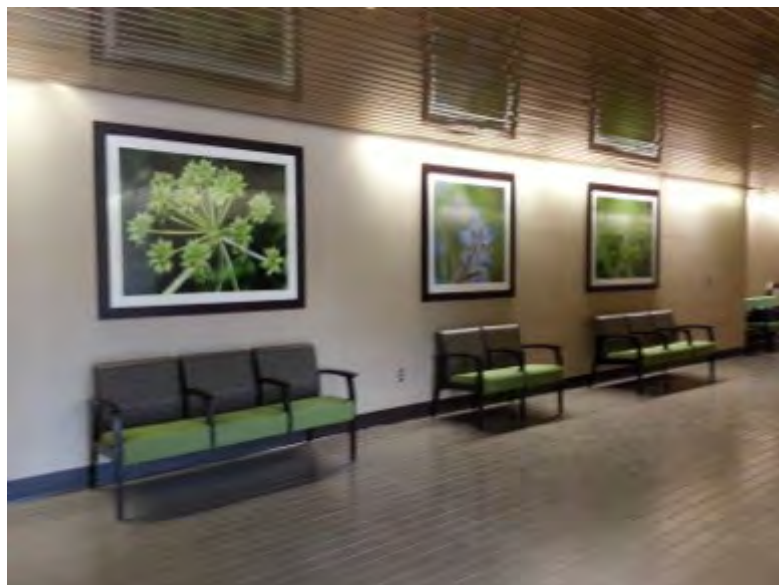

Aluminum

Great for a modern look that gives an interesting sheen to the image

White Aluminum

Image to the left is on a curved wall – 24'W x 10'H

Multidimensional Artwork

Canvas, Acrylic, Aluminum, and PVC

Framed Prints

Framed Black and White Photo with a Pop of Color

Framed Prints, no mat

Religious Themed Art

Wallpaper

Gallery Wrapped Canvas with a Float Frame Installed with Cable System

Gallery Wrapped Canvas and Gallery Wrapped Canvas with Float Frame