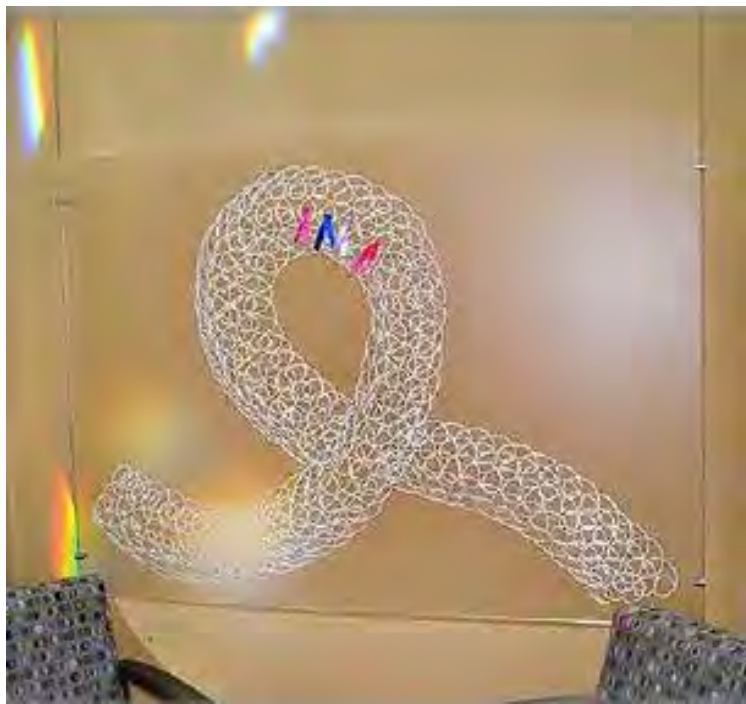

Interactive and 3D Tactile Artwork