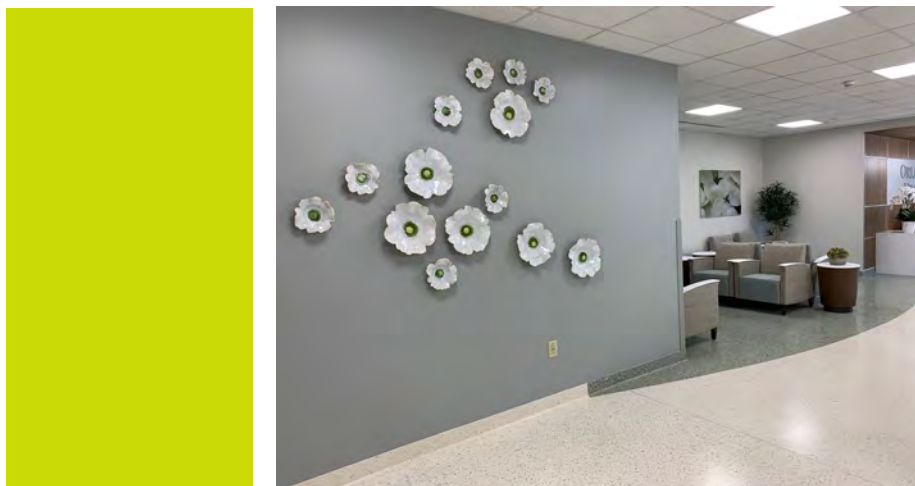

Wall Sculptures

Routed Powder Coated Aluminum Sculpture

Hanging Light Boxes

Wall Mounted Light Boxes

Ceiling Transparencies

Window Films (Before & After)

Used to cover an unsightly air handler.
For this application, the image was faded at the top
to allow natural light to come into the patient room