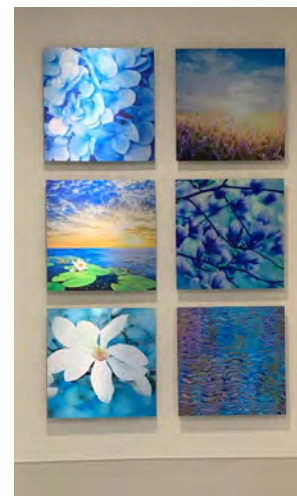

Images printed on acrylic, mounted on metal slates on a hinged system to cover up the gases behind a headboard

Routed Acrylic / Aluminum

Sepia Tone Image
Printed on Acrylic

(To the Right)
Originally a color image,
we converted this piece to
sepia tone and
printed on acrylic

(Above)
Sepia tone image
printed on colored acrylic

Aluminum Puzzle Piece Collages

One image split into pieces, printed onto aluminum and reassembled to create a pleasing piece of art

Puzzle Piece Collages

Aluminum

Great for a modern look that gives an interesting sheen to the image

White Aluminum

Image to the left is on a curved wall – 24'W x 10'H

Multidimensional Artwork

Canvas, Acrylic, Aluminum, and PVC

Framed Prints

Framed Black and White Photo with a Pop of Color

Framed Prints, no mat

Religious Themed Art

Wallpaper

Gallery Wrapped Canvas with a Float Frame Installed with Cable System

Gallery Wrapped Canvas and Gallery Wrapped Canvas with Float Frame