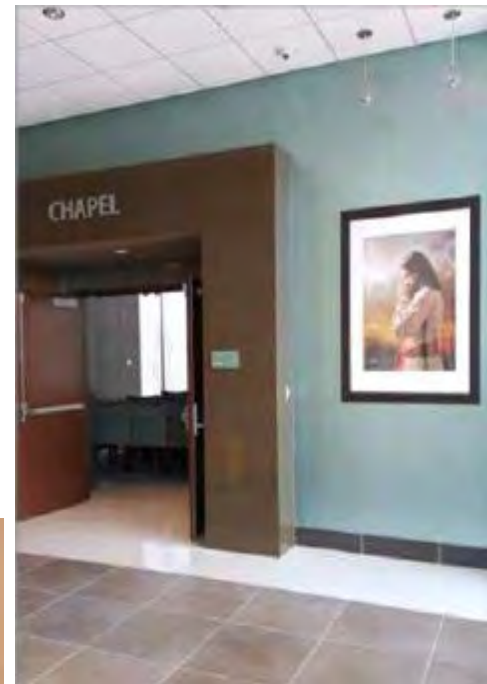

Wall Sculptures

Routed Powder Coated Aluminum Sculpture

Hanging Light Boxes

Wall Mounted Light Boxes

Ceiling Transparencies

Window Films (Before & After)

Used to cover an unsightly air handler.
For this application, the image was faded at the top
to allow natural light to come into the patient room

Aluminum

Great for a modern look that gives an interesting sheen to the image

White Aluminum

Image to the left is on a curved wall – 24'W x 10'H

Multidimensional Artwork

Canvas, Acrylic, Aluminum, and PVC

Framed Prints

Framed Black and White Photo with a Pop of Color

Framed Prints, no mat

Religious Themed Art

Wallpaper

Gallery Wrapped Canvas with a Float Frame Installed with Cable System

Gallery Wrapped Canvas and Gallery Wrapped Canvas with Float Frame