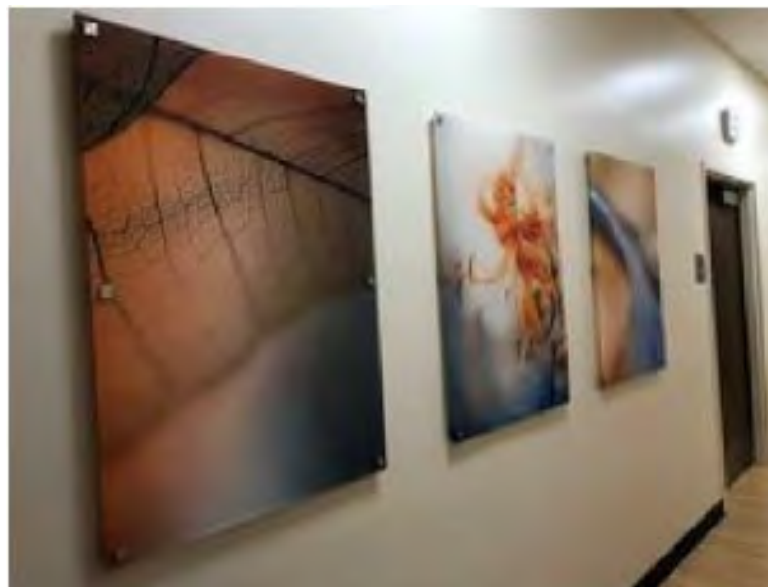

Images printed on acrylic, mounted on metal slates on a hinged system to cover up the gases behind a headboard

Routed Acrylic / Aluminum

Sepia Tone Image
Printed on Acrylic

(To the Right)
Originally a color image,
we converted this piece to
sepia tone and
printed on acrylic

(Above)
Sepia tone image
printed on colored acrylic

Aluminum Puzzle Piece Collages

One image split into pieces, printed onto aluminum and reassembled to create a pleasing piece of art

Puzzle Piece Collages

Aluminum

Great for a modern look that gives an interesting sheen to the image

White Aluminum

Image to the left is on a curved wall – 24'W x 10'H

Multidimensional Artwork

Canvas, Acrylic, Aluminum, and PVC

Framed Prints

Framed Black and White Photo with a Pop of Color

Framed Prints, no mat

Religious Themed Art

Wallpaper

Gallery Wrapped Canvas with a Float Frame Installed with Cable System

Gallery Wrapped Canvas and Gallery Wrapped Canvas with Float Frame