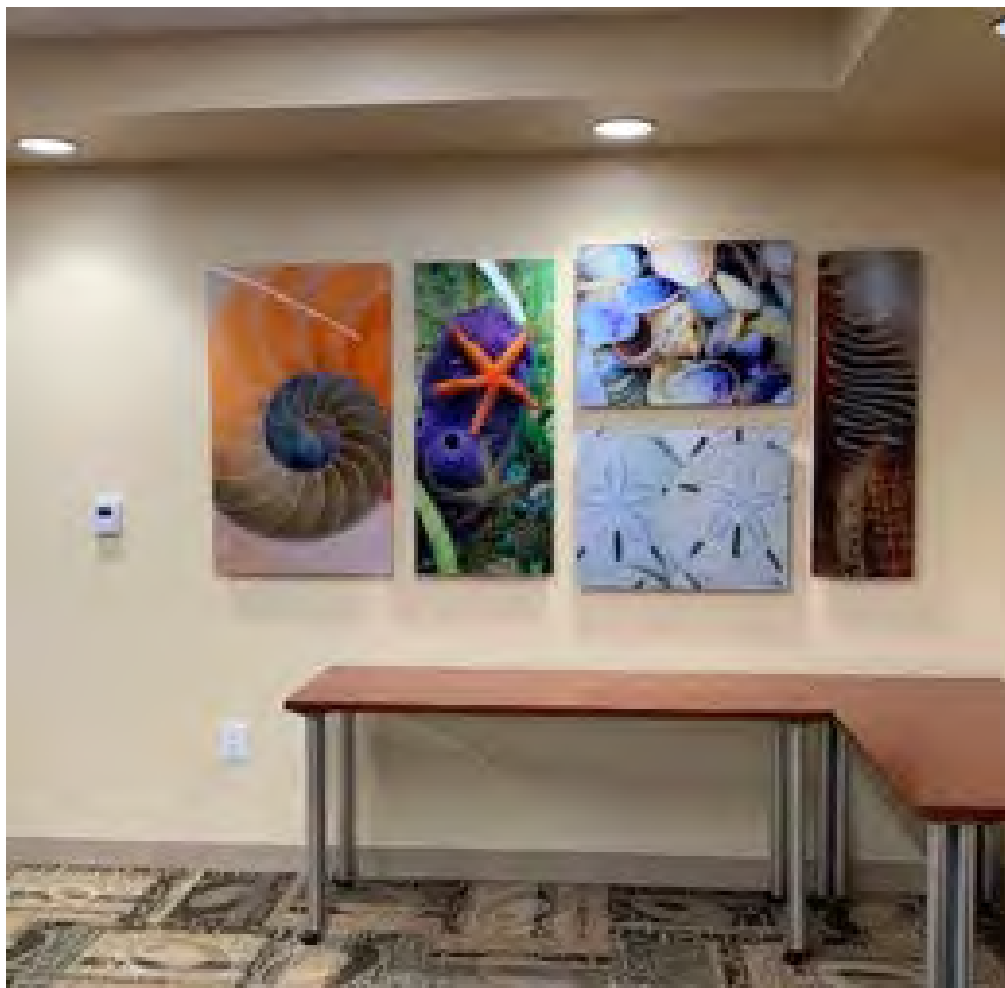

Art isn't just for walls. Using natural or artificial light to illuminate images using films transforms a space, like these underwater examples

Images Printed on White and Black PVC

PVC without a frame is
GREAT for a
cost-effective project

Acrylic with metal stand-offs

Acrylic for wayfinding

Layered, wrap around design

Acrylic

A collage of images together in one design

Acrylic

Using multiple images on separate pieces to create one piece

Acrylic

Images printed on acrylic, mounted on metal slates on a hinged system to cover up the gases behind a headboard

Routed Acrylic / Aluminum

Sepia Tone Image
Printed on Acrylic

(To the Right)
Originally a color image,
we converted this piece to
sepia tone and
printed on acrylic

Framed Black and White Photo with a Pop of Color

Framed Prints, no mat

Religious Themed Art

Wallpaper

Gallery Wrapped Canvas with a Float Frame Installed with Cable System

Gallery Wrapped Canvas and Gallery Wrapped Canvas with Float Frame