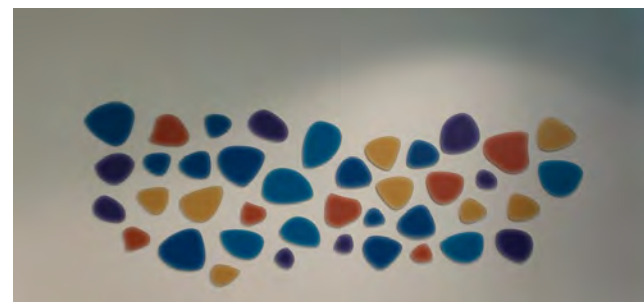

Wall Sculptures

Routed Powder Coated Aluminum Sculpture

Hanging Light Boxes

Wall Mounted Light Boxes

Ceiling Transparencies

Window Films (Before & After)

Used to cover an unsightly air handler.
For this application, the image was faded at the top
to allow natural light to come into the patient room

Aluminum

Great for a modern look that gives an interesting sheen to the image

White Aluminum

Image to the left is on a curved wall – 24'W x 10'H

Multidimensional Artwork

Canvas, Acrylic, Aluminum, and PVC

Framed Prints

Framed Black and White Photo with a Pop of Color

Framed Prints, no mat

Religious Themed Art

Wallpaper

Gallery Wrapped Canvas with a Float Frame Installed with Cable System

Gallery Wrapped Canvas and Gallery Wrapped Canvas with Float Frame