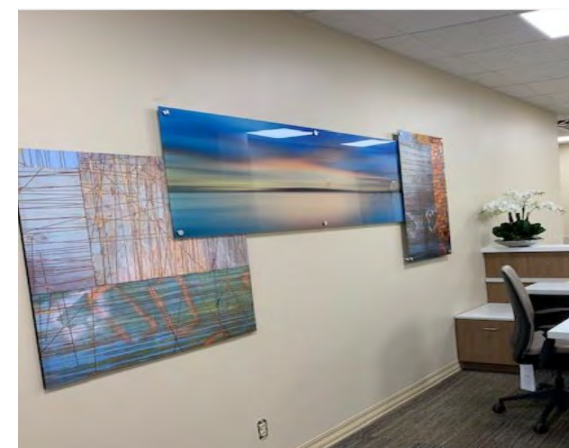

Art isn't just for walls. Using natural or artificial light to illuminate images using films transforms a space, like these underwater examples

Images Printed on White and Black PVC

PVC without a frame is
GREAT for a
cost-effective project

Images printed on acrylic, mounted on metal slates on a hinged system to cover up the gases behind a headboard

Routed Acrylic / Aluminum

Sepia Tone Image
Printed on Acrylic

(To the Right)
Originally a color image,
we converted this piece to
sepia tone and
printed on acrylic

Aluminum

Great for a modern look that gives an interesting sheen to the image

White Aluminum

Image to the left is on a curved wall – 24'W x 10'H

Multidimensional Artwork

Canvas, Acrylic, Aluminum, and PVC

Framed Prints

Framed Black and White Photo with a Pop of Color

Framed Prints, no mat

Religious Themed Art

Wallpaper

Gallery Wrapped Canvas with a Float Frame Installed with Cable System

Gallery Wrapped Canvas and Gallery Wrapped Canvas with Float Frame