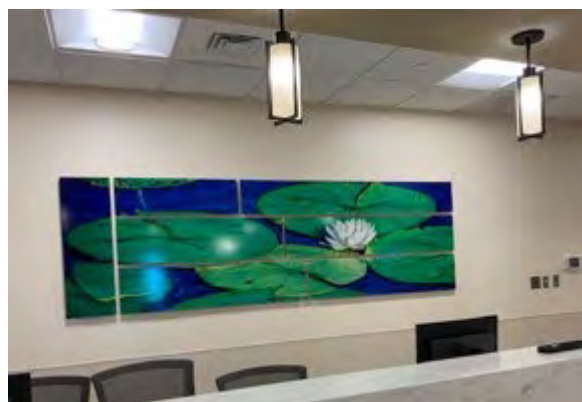

Images printed on acrylic, mounted on metal slates on a hinged system to cover up the gases behind a headboard

Routed Acrylic / Aluminum

Sepia Tone Image
Printed on Acrylic

(To the Right)
Originally a color image,
we converted this piece to
sepia tone and
printed on acrylic

(Above)
Sepia tone image
printed on colored acrylic

Aluminum Puzzle Piece Collages

One image split into pieces, printed onto aluminum and reassembled to create a pleasing piece of art

Puzzle Piece Collages

Aluminum

Great for a modern look that gives an interesting sheen to the image

White Aluminum

Image to the left is on a curved wall – 24'W x 10'H

Multidimensional Artwork

Canvas, Acrylic, Aluminum, and PVC

Framed Prints

Framed Black and White Photo with a Pop of Color

Framed Prints, no mat

Religious Themed Art

Wallpaper

Gallery Wrapped Canvas with a Float Frame Installed with Cable System

Gallery Wrapped Canvas and Gallery Wrapped Canvas with Float Frame