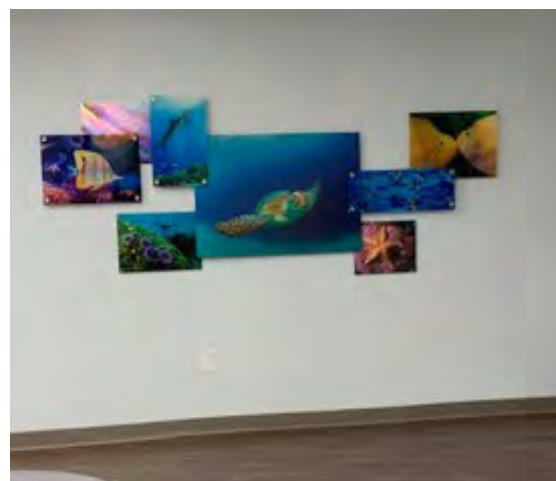

(Above)
Sepia tone image
printed on colored acrylic

Aluminum Puzzle Piece Collages

One image split into pieces, printed onto aluminum and reassembled to create a pleasing piece of art

Puzzle Piece Collages

Aluminum

Great for a modern look that gives an interesting sheen to the image

White Aluminum

Image to the left is on a curved wall – 24'W x 10'H

Multidimensional Artwork

Canvas, Acrylic, Aluminum, and PVC

Framed Prints

Framed Black and White Photo with a Pop of Color

Framed Prints, no mat

Religious Themed Art

Wallpaper

Gallery Wrapped Canvas with a Float Frame Installed with Cable System

Gallery Wrapped Canvas and Gallery Wrapped Canvas with Float Frame