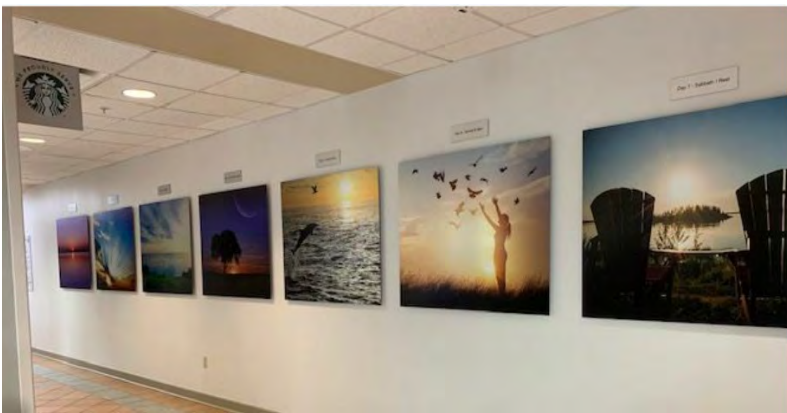

Images printed on acrylic, mounted on metal slates on a hinged system to cover up the gases behind a headboard

Routed Acrylic / Aluminum

Sepia Tone Image
Printed on Acrylic

(To the Right)
Originally a color image,
we converted this piece to
sepia tone and
printed on acrylic

(Above)
Sepia tone image
printed on colored acrylic

Aluminum Puzzle Piece Collages

One image split into pieces, printed onto aluminum and reassembled to create a pleasing piece of art

Puzzle Piece Collages

Aluminum

Great for a modern look that gives an interesting sheen to the image

White Aluminum

Image to the left is on a curved wall – 24'W x 10'H

Multidimensional Artwork

Canvas, Acrylic, Aluminum, and PVC

Framed Prints

Framed Black and White Photo with a Pop of Color

Framed Prints, no mat

Religious Themed Art

Wallpaper

Gallery Wrapped Canvas with a Float Frame Installed with Cable System

Gallery Wrapped Canvas and Gallery Wrapped Canvas with Float Frame