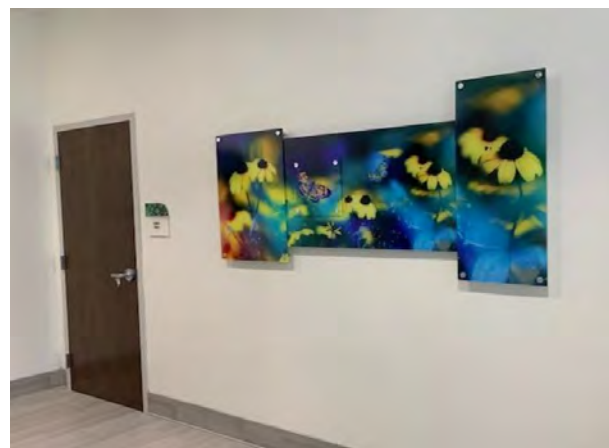

Images printed on acrylic, mounted on metal slates on a hinged system to cover up the gases behind a headboard

Routed Acrylic / Aluminum

Sepia Tone Image
Printed on Acrylic

(To the Right)
Originally a color image,
we converted this piece to
sepia tone and
printed on acrylic

(Above)
Sepia tone image
printed on colored acrylic

Aluminum Puzzle Piece Collages

One image split into pieces, printed onto aluminum and reassembled to create a pleasing piece of art

Puzzle Piece Collages

Aluminum

Great for a modern look that gives an interesting sheen to the image

White Aluminum

Image to the left is on a curved wall – 24'W x 10'H

Multidimensional Artwork

Canvas, Acrylic, Aluminum, and PVC

Framed Prints

Framed Black and White Photo with a Pop of Color

Framed Prints, no mat

Religious Themed Art

Wallpaper

Gallery Wrapped Canvas with a Float Frame Installed with Cable System

Gallery Wrapped Canvas and Gallery Wrapped Canvas with Float Frame