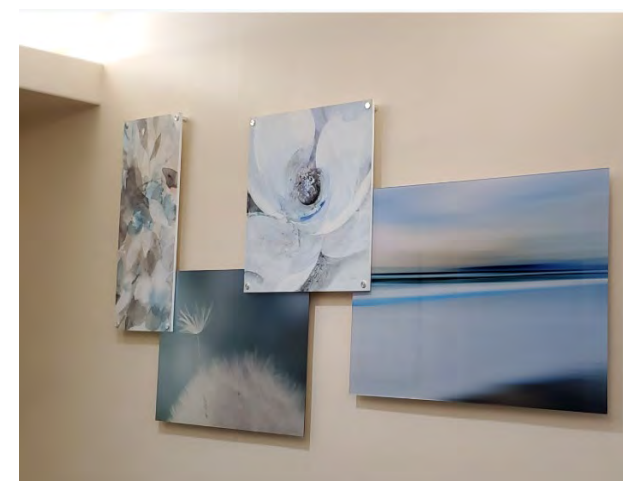

Images printed on acrylic, mounted on metal slates on a hinged system to cover up the gases behind a headboard

Routed Acrylic / Aluminum

Sepia Tone Image
Printed on Acrylic

(To the Right)
Originally a color image,
we converted this piece to
sepia tone and
printed on acrylic

(Above)
Sepia tone image
printed on colored acrylic

Aluminum Puzzle Piece Collages

One image split into pieces, printed onto aluminum and reassembled to create a pleasing piece of art

Puzzle Piece Collages

Aluminum

Great for a modern look that gives an interesting sheen to the image

White Aluminum

Image to the left is on a curved wall – 24'W x 10'H

Multidimensional Artwork

Canvas, Acrylic, Aluminum, and PVC

Framed Prints

Framed Black and White Photo with a Pop of Color

Framed Prints, no mat

Religious Themed Art

Wallpaper

Gallery Wrapped Canvas with a Float Frame Installed with Cable System

Gallery Wrapped Canvas and Gallery Wrapped Canvas with Float Frame