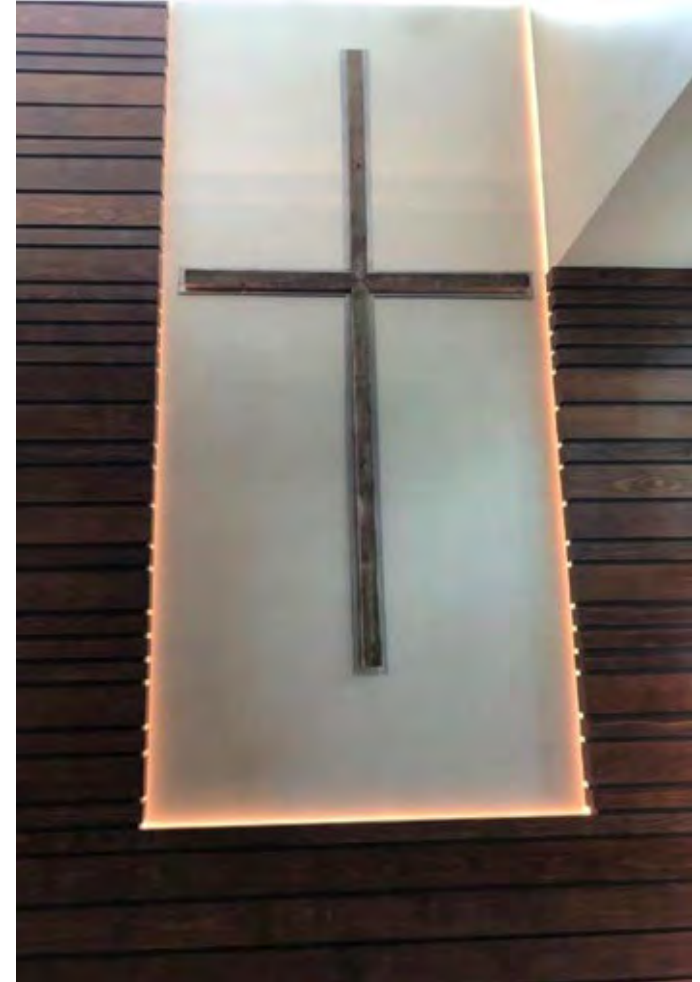

Sculpture -
Commissioned
Artists