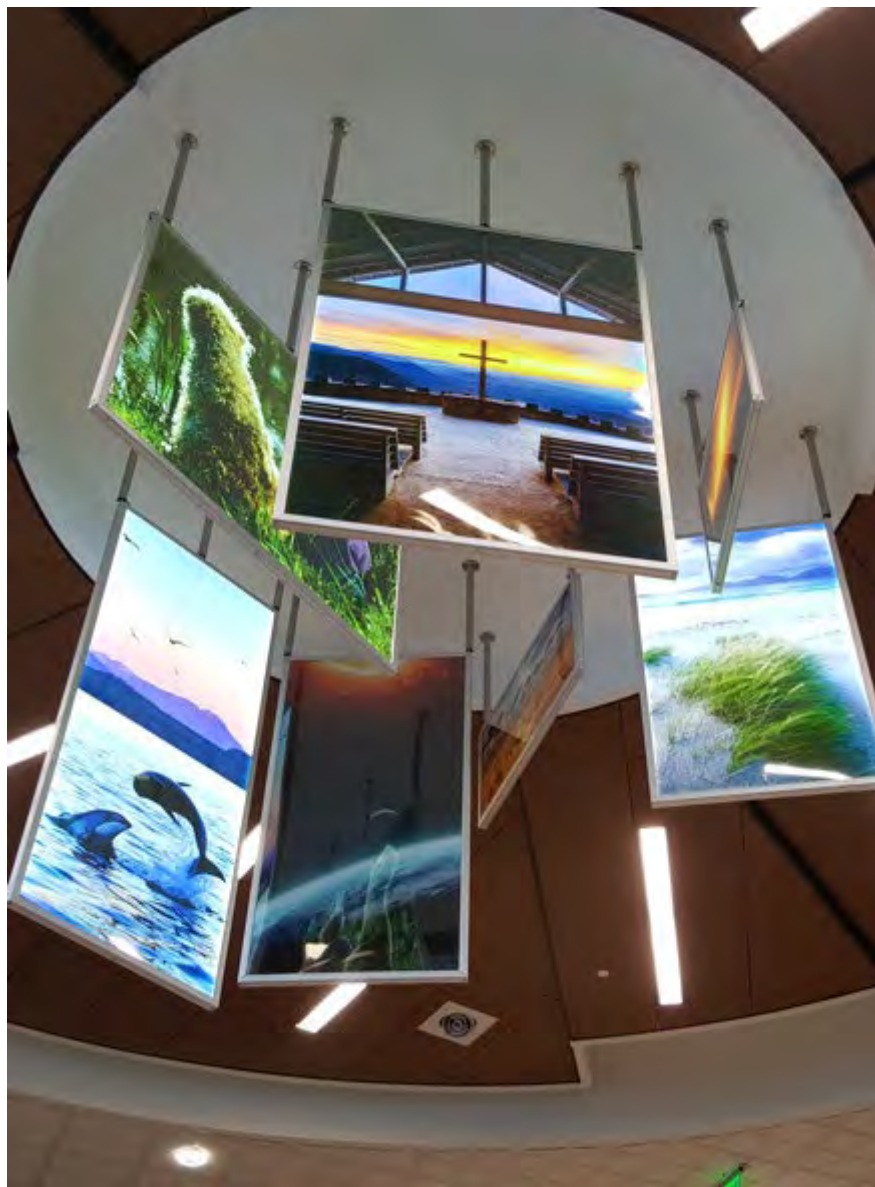

Wall Sculptures

Routed Powder Coated Aluminum Sculpture

Hanging Light Boxes

Wall Mounted Light Boxes

Ceiling Transparencies

Window Films (Before & After)

Used to cover an unsightly air handler.
For this application, the image was faded at the top
to allow natural light to come into the patient room

Art isn't just for walls. Using natural or artificial light to illuminate images using films transforms a space, like these underwater examples

Images Printed on White and Black PVC

PVC without a frame is
GREAT for a
cost-effective project

Framed Black and White Photo with a Pop of Color

Framed Prints, no mat

Religious Themed Art

Wallpaper

Gallery Wrapped Canvas with a Float Frame Installed with Cable System

Gallery Wrapped Canvas and Gallery Wrapped Canvas with Float Frame