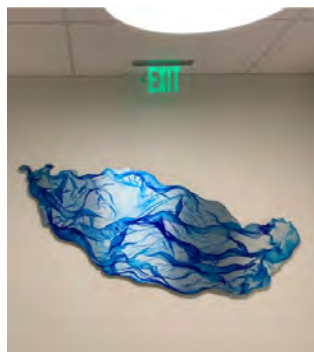

Wall Sculptures

Routed Powder Coated Aluminum Sculpture

Hanging Light Boxes

Wall Mounted Light Boxes

Ceiling Transparencies

Window Films (Before & After)

Used to cover an unsightly air handler.
For this application, the image was faded at the top
to allow natural light to come into the patient room

Acrylic with metal stand-offs

Acrylic for wayfinding

Layered, wrap around design

Acrylic

A collage of images together in one design

Acrylic

Using multiple images on separate pieces to create one piece

Acrylic

Images printed on acrylic, mounted on metal slates on a hinged system to cover up the gases behind a headboard

Routed Acrylic / Aluminum

Sepia Tone Image
Printed on Acrylic

(To the Right)
Originally a color image,
we converted this piece to
sepia tone and
printed on acrylic

Framed Black and White Photo with a Pop of Color

Framed Prints, no mat

Religious Themed Art

Wallpaper

Gallery Wrapped Canvas with a Float Frame Installed with Cable System

Gallery Wrapped Canvas and Gallery Wrapped Canvas with Float Frame