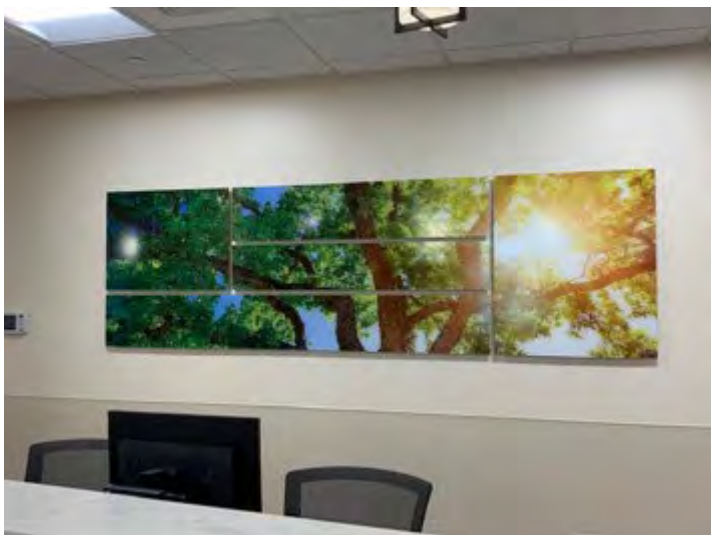

Art isn't just for walls. Using natural or artificial light to illuminate images using films transforms a space, like these underwater examples

Images Printed on White and Black PVC

PVC without a frame is
GREAT for a
cost-effective project

Images printed on acrylic, mounted on metal slates on a hinged system to cover up the gases behind a headboard

Routed Acrylic / Aluminum

Sepia Tone Image
Printed on Acrylic

(To the Right)
Originally a color image,
we converted this piece to
sepia tone and
printed on acrylic

(Above)
Sepia tone image
printed on colored acrylic

Aluminum Puzzle Piece Collages

One image split into pieces, printed onto aluminum and reassembled to create a pleasing piece of art

Puzzle Piece Collages

Framed Black and White Photo with a Pop of Color

Framed Prints, no mat

Religious Themed Art

Wallpaper

Gallery Wrapped Canvas with a Float Frame Installed with Cable System

Gallery Wrapped Canvas and Gallery Wrapped Canvas with Float Frame