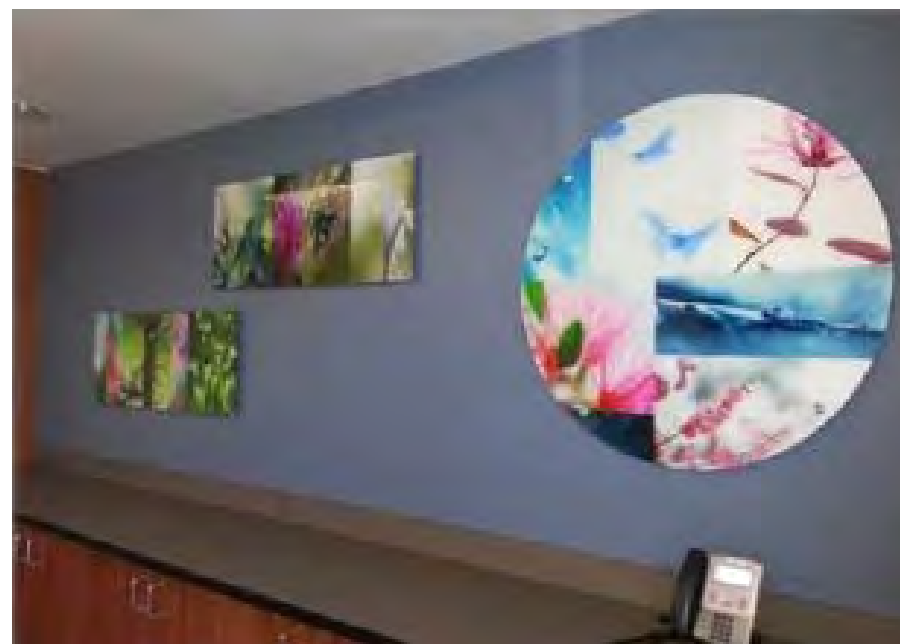

Acrylic

A collage of images together in one design