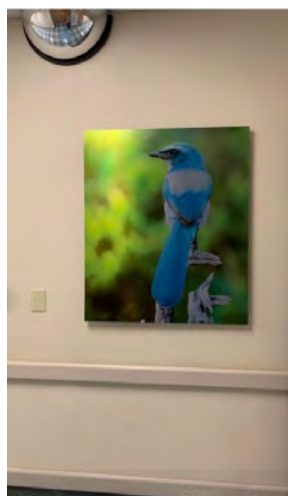

Wall Sculptures

Routed Powder Coated Aluminum Sculpture

Hanging Light Boxes

Wall Mounted Light Boxes

Ceiling Transparencies

Window Films (Before & After)

Used to cover an unsightly air handler.
For this application, the image was faded at the top
to allow natural light to come into the patient room

(Above)
Sepia tone image
printed on colored acrylic

Aluminum Puzzle Piece Collages

One image split into pieces, printed onto aluminum and reassembled to create a pleasing piece of art

Puzzle Piece Collages

Aluminum

Great for a modern look that gives an interesting sheen to the image

White Aluminum

Image to the left is on a curved wall – 24'W x 10'H

Multidimensional Artwork

Canvas, Acrylic, Aluminum, and PVC

Framed Prints

Framed Black and White Photo with a Pop of Color

Framed Prints, no mat

Religious Themed Art

Wallpaper

Gallery Wrapped Canvas with a Float Frame Installed with Cable System

Gallery Wrapped Canvas and Gallery Wrapped Canvas with Float Frame