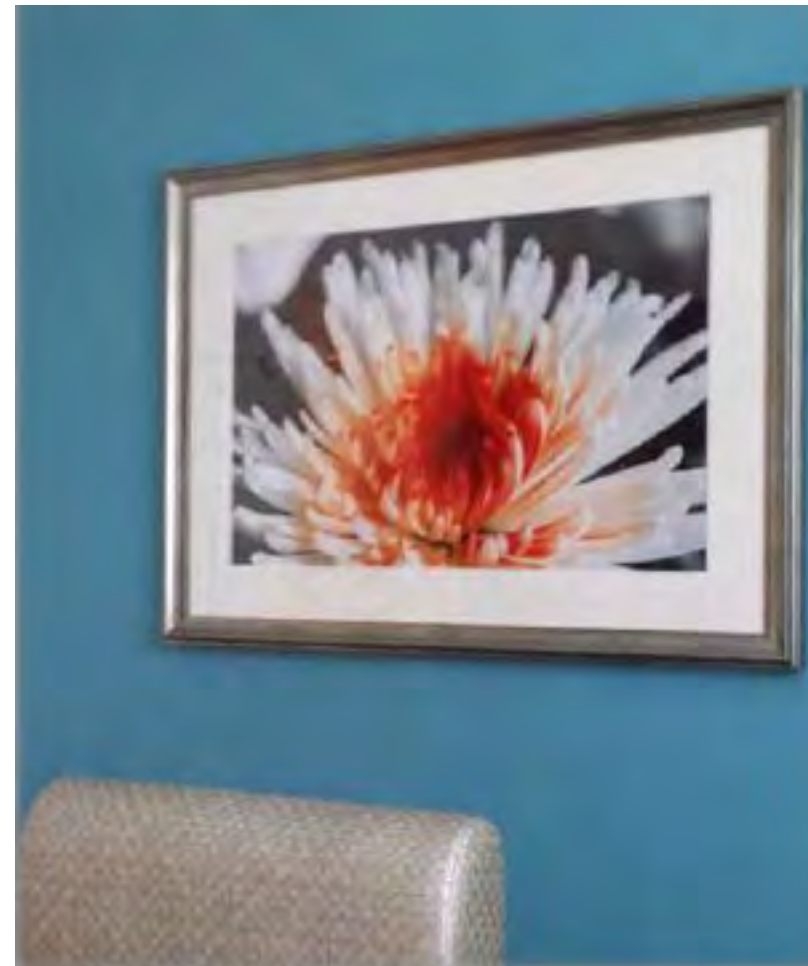

Wall Sculptures

Routed Powder Coated Aluminum Sculpture

Hanging Light Boxes

Wall Mounted Light Boxes

Ceiling Transparencies

Window Films (Before & After)

Used to cover an unsightly air handler.
For this application, the image was faded at the top
to allow natural light to come into the patient room

Images printed on acrylic, mounted on metal slates on a hinged system to cover up the gases behind a headboard

Routed Acrylic / Aluminum

Sepia Tone Image
Printed on Acrylic

(To the Right)
Originally a color image,
we converted this piece to
sepia tone and
printed on acrylic

Aluminum

Great for a modern look that gives an interesting sheen to the image

White Aluminum

Image to the left is on a curved wall – 24'W x 10'H

Multidimensional Artwork

Canvas, Acrylic, Aluminum, and PVC

Framed Prints

Framed Black and White Photo with a Pop of Color

Framed Prints, no mat

Religious Themed Art

Wallpaper

Gallery Wrapped Canvas with a Float Frame Installed with Cable System

Gallery Wrapped Canvas and Gallery Wrapped Canvas with Float Frame